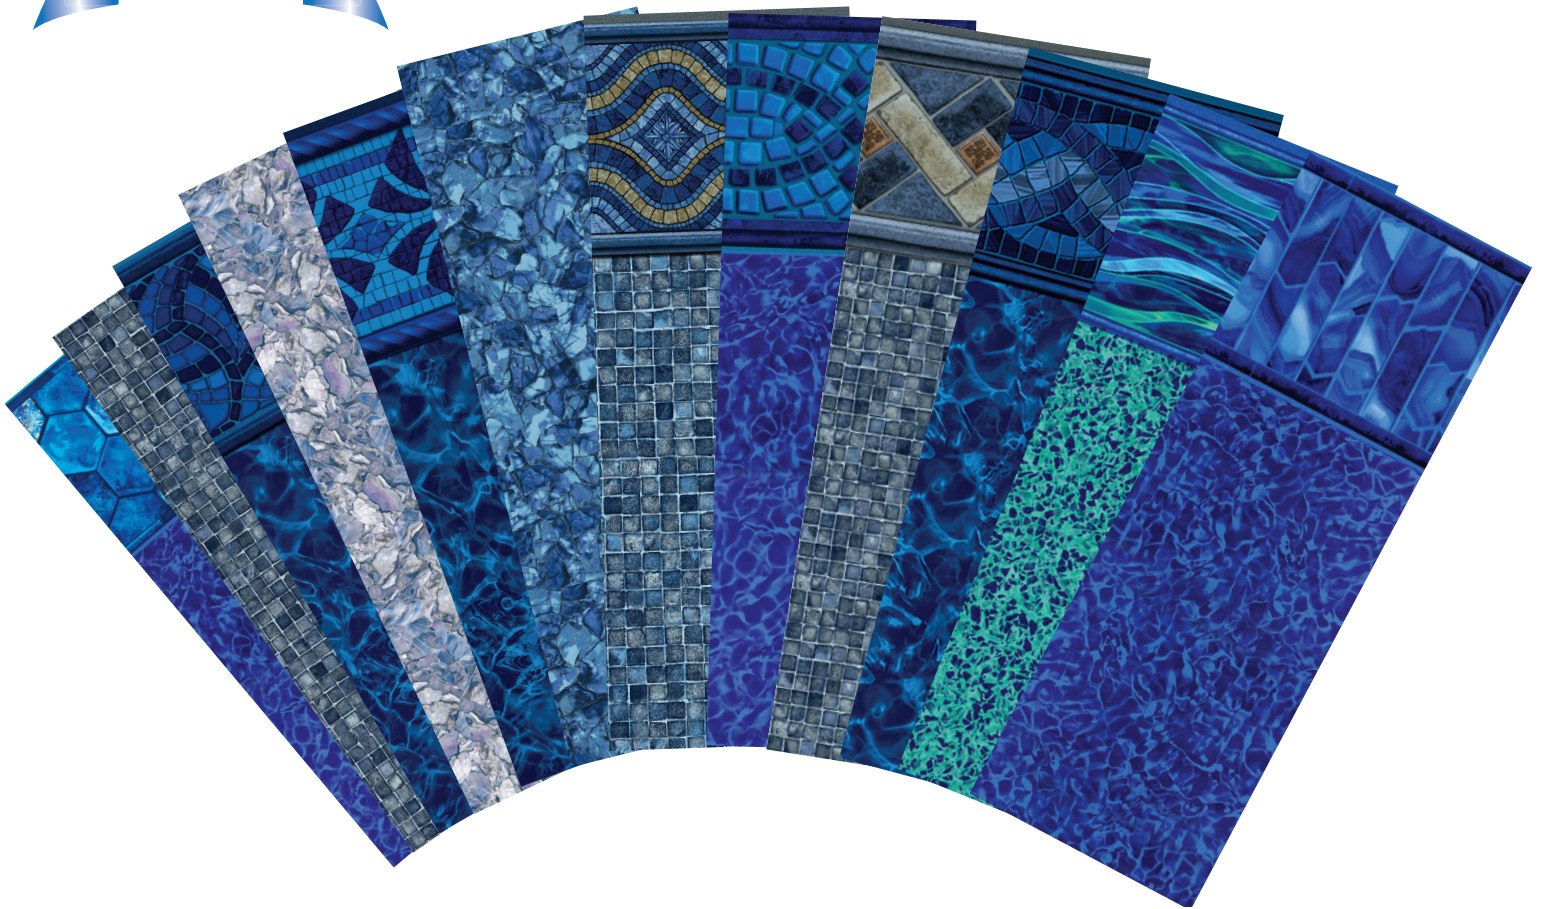

Over
30

Years in Business

2026 Pool Liners

SUPERIOR
20 MIL

MOSAIC
20 MIL

CAROLINA
20 MIL

OCEAN MIRAGE
20 MIL

MONTAUK
27 MIL

SALTA
20 MIL

AU SABLE
20 MIL

LUDINGTON
20 MIL

LIGHT
MOUNTAIN TOP
20 MIL

LELAND BLUE
20/27 MIL

SOUTH BEACH
20 MIL

INDIGO
20 MIL